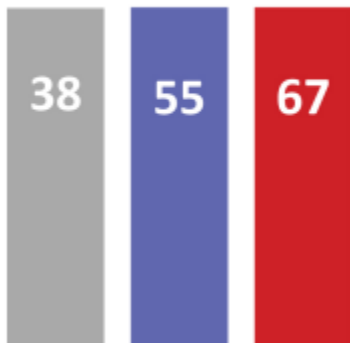

# Six Row Mitter Curtain

Revised 11/19/21

CLOTH LENGTH IN INCHES

| Part # | Mitter Cloth |     |                          | Loops   |
|--------|--------------|-----|--------------------------|---------|
|        | P-M2150      |     | P-MITTERCLOTH-(COLOR)-67 | P-M2155 |
| Row    | 38"          | 55" | 67" w/ Foam              | Loops   |
| 1      | 6            | 2   | 3                        | 4       |
| 2      | 2            | -   | 9                        | 4       |
| 3      | -            | 2   | 9                        | 4       |
| 4      | -            | 4   | 7                        | 4       |
| 5      | -            | 2   | 9                        | 4       |
| 6      | -            | 4   | 7                        | 4       |
|        | 8            | 14  | 44                       | 24      |