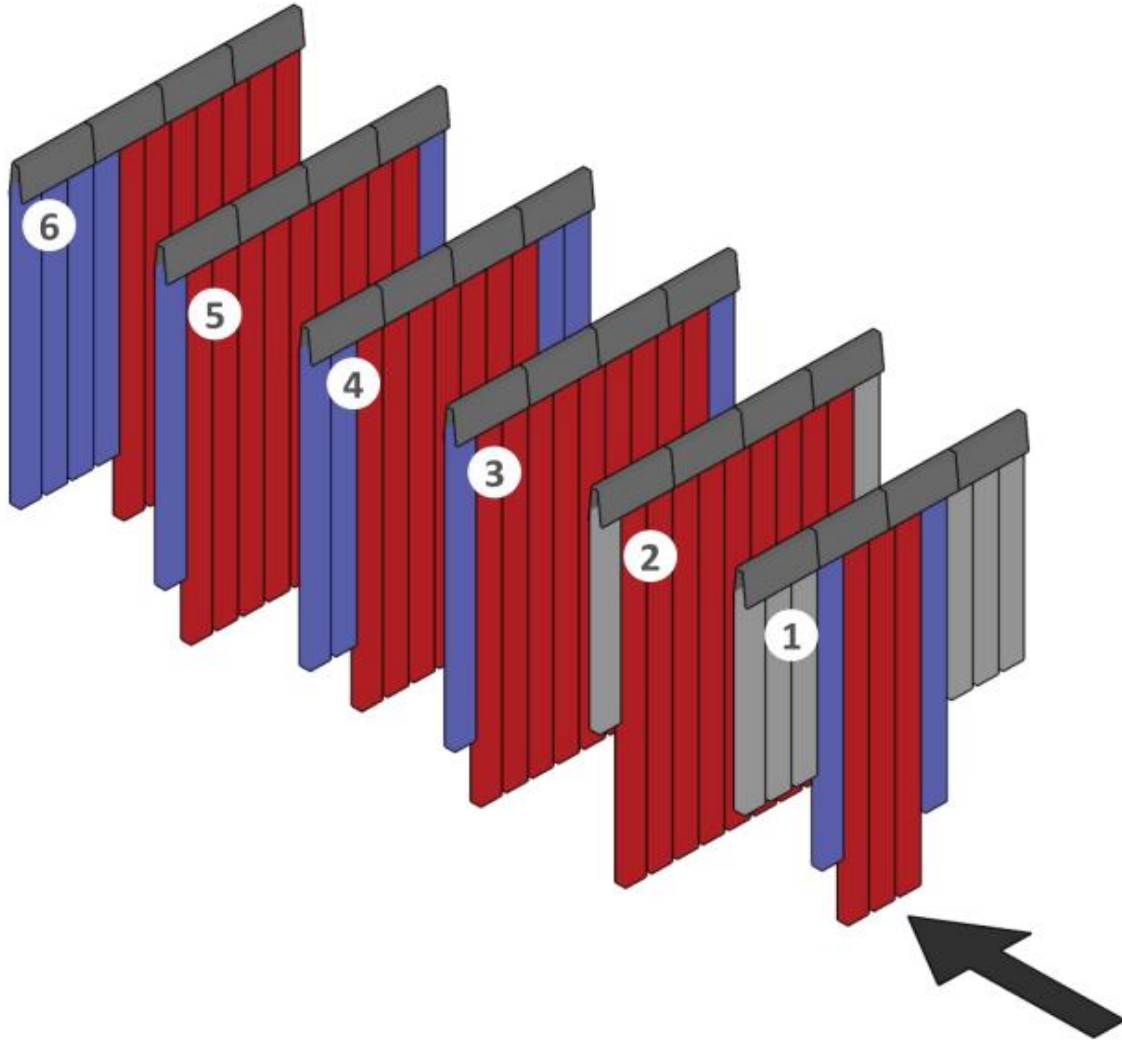

# Six Row Mitter Curtain

Revised 11/19/21

CLOTH LENGTH IN INCHES

| Part # | Mitter Cloth |     |                          | Loops   |
|--------|--------------|-----|--------------------------|---------|
|        | P-M2150      |     | P-MITTERCLOTH-(COLOR)-67 | P-M2155 |
| Row    | 38"          | 55" | 67" w/ Foam              | Loops   |
| 1      | 6            | 2   | 3                        | 4       |
| 2      | 2            | -   | 9                        | 4       |
| 3      | -            | 2   | 9                        | 4       |
| 4      | -            | 4   | 7                        | 4       |
| 5      | -            | 2   | 9                        | 4       |
| 6      | -            | 4   | 7                        | 4       |
|        | 8            | 14  | 44                       | 24      |