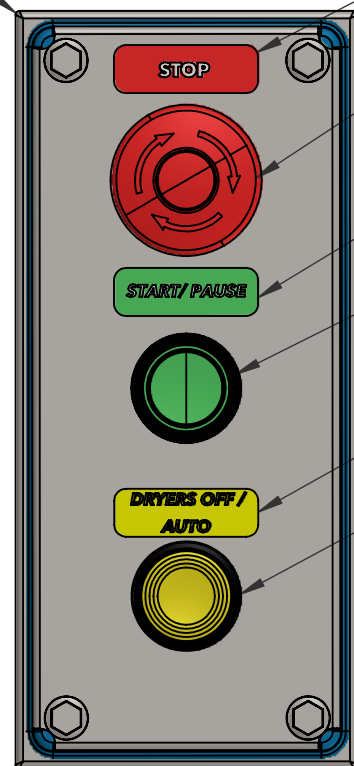

**NOTE:
FOR VISUAL REFERENCE ONLY. SHIP ALL COMPONENTS LOOSE INSIDE STAINLESS BOX.**

P-POD-PB-SS

- P-DEC-227
- CCS-70174985
- P-DEC-226
- CCS-70174967
- P-DEC-228
- CCS-HW2B-M1F10L-Y

BOTTOM VIEW
DRILL HOLE IN CENTER

SHIP ALL COMPONENTS LOOSE INSIDE STAINLESS BOX

QTY.	PART NUMBER	DESCRIPTION
1	CCS-70174967	SWITCH, NON-ILLUM,PB ROUND,FLUSH,1NO GREEN
1	CCS-70174985	SWITCH, E-STOP,PUSH/PULL 40MM MUSHROOM(RED)
1	CCS-HW2B-M1F10L-Y	SWITCH, FLUSH-YELLOW
1	CCS-PS0509NBK	HUBBELL MULTI-POSITION SWIVELLOK 1/2" CONDUIT FITTING
1	P-DEC-226	START DECAL (GREEN W/ WHITE)
1	P-DEC-227	STOP DECAL (RED W/ WHITE)
1	P-DEC-228	PAUSE DECAL (YELLOW W/ WHITE)
1	P-POD-PB-SS	PUSH BUTTON ENCLOSURE 3 HOLE CUTOUT STAINLESS STEEL

 581 Ottawa Ave. Holland, MI 49423 616-494-0771-tommycarwash.com		PART NUMBER: CCS-70174985-A	REV. -
		DESCRIPTION: START-STOP-PAUSE SS PUSH BUTTON STATION ASSEMBLY	
DIMENSIONS: UNLESS STATED OTHERWISE: ALL DIMENSIONS ARE IN INCHES TOLERANCES: X:± 0.1 XX:± 0.01 XXX:± 0.005 ANGLE:± 0.5		MATERIAL: VARIES	FINISH: -
		DRAWN BY: DF	DATE: 11/18/2021
CONFIDENTIAL WARNING: THIS SHEET CONTAINS AND CONSTITUTES CONFIDENTIAL INFORMATION, IMAGES AND TRADE SECRETS OF TOMMY CAR WASH SYSTEMS. ANY UNAUTHORIZED USE OR PORTION THEREOF, IS STRICTLY PROHIBITED. THIS WORK IS THE EXCLUSIVE PROPERTY OF TOMMY CAR WASH SYSTEMS. ALL RIGHTS RESERVED		APPROVED BY: DB	DATE: 11/18/2021
	INITIAL RELEASE 11/18/2021	SCALE 1:2	SHEET 1 OF 1
NO.	REVISION/ISSUE	DATE	