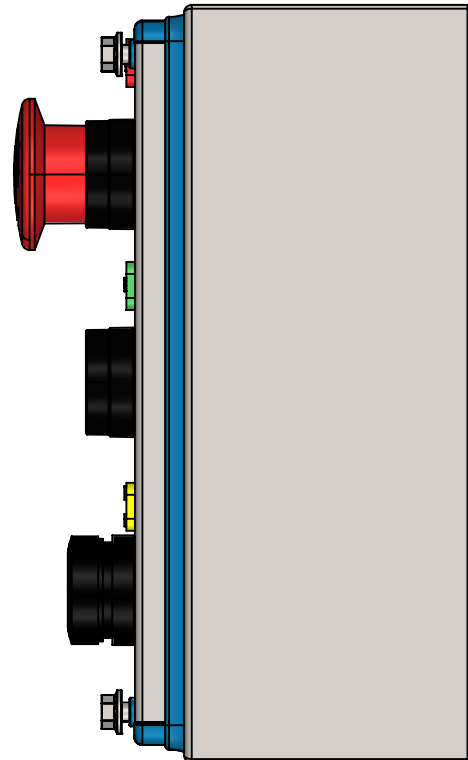

**NOTE:
FOR VISUAL REFERENCE ONLY. SHIP ALL COMPONENTS LOOSE INSIDE STAINLESS BOX.**

P-POD-PB-SS

- P-DEC-227
- CCS-70174985
- P-DEC-226
- CCS-70174967
- P-DEC-228
- CCS-HW2B-M1F10L-Y

BOTTOM VIEW
DRILL HOLE IN CENTER

SHIP ALL COMPONENTS LOOSE INSIDE STAINLESS BOX

QTY.	PART NUMBER	DESCRIPTION
1	CCS-70174967	SWITCH, NON-ILLUM,PB ROUND,FLUSH,1NO GREEN
1	CCS-70174985	SWITCH, E-STOP,PUSH/PULL 40MM MUSHROOM(RED)
1	CCS-HW2B-M1F10L-Y	SWITCH, FLUSH-YELLOW
1	CCS-PS0509NBK	HUBBELL MULTI-POSITION SWIVELLOK 1/2" CONDUIT FITTING
1	P-DEC-226	START DECAL (GREEN W/ WHITE)
1	P-DEC-227	STOP DECAL (RED W/ WHITE)
1	P-DEC-228	PAUSE DECAL (YELLOW W/ WHITE)
1	P-POD-PB-SS	PUSH BUTTON ENCLOSURE 3 HOLE CUTOUT STAINLESS STEEL

 581 Ottawa Ave. Holland, MI 49423 616-494-0771-tommycarwash.com		PART NUMBER: CCS-70174985-A	REV. -
		DESCRIPTION: START-STOP-PAUSE SS PUSH BUTTON STATION ASSEMBLY	
DIMENSIONS: UNLESS STATED OTHERWISE: ALL DIMENSIONS ARE IN INCHES TOLERANCES: X:± 0.1 XX:± 0.01 XXX:± 0.005 ANGLE:± 0.5		MATERIAL: VARIES	FINISH: -
		DRAWN BY: DF	DATE: 11/18/2021
CONFIDENTIAL WARNING: THIS SHEET CONTAINS AND CONSTITUTES CONFIDENTIAL INFORMATION, IMAGES AND TRADE SECRETS OF TOMMY CAR WASH SYSTEMS. ANY UNAUTHORIZED USE OR PORTION THEREOF, IS STRICTLY PROHIBITED. THIS WORK IS THE EXCLUSIVE PROPERTY OF TOMMY CAR WASH SYSTEMS. ALL RIGHTS RESERVED		APPROVED BY: DB	DATE: 11/18/2021
	INITIAL RELEASE 11/18/2021	SCALE 1:2	SHEET 1 OF 1
NO.	REVISION/ISSUE	DATE	