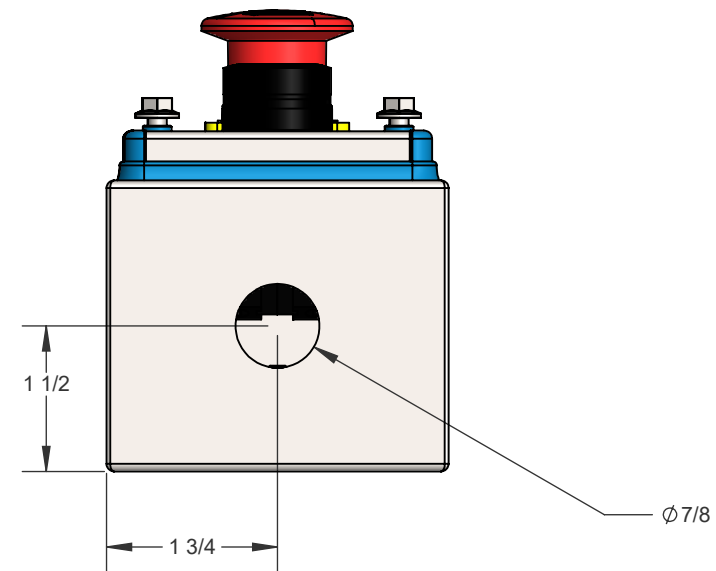

**NOTE:
FOR VISUAL REFERENCE ONLY. SHIP ALL COMPONENTS LOOSE INSIDE STAINLESS BOX.**

P-POD-PB-SS

- P-DEC-227
- CCS-70174985
- P-DEC-226
- CCS-70174967
- P-DEC-228
- CCS-HW2B-M1F10L-Y

BOTTOM VIEW
DRILL HOLE IN CENTER

SHIP ALL COMPONENTS LOOSE INSIDE STAINLESS BOX

QTY.	PART NUMBER	DESCRIPTION
1	CCS-70174967	SWITCH, NON-ILLUM,PB ROUND,FLUSH,1NO GREEN
1	CCS-70174985	SWITCH, E-STOP,PUSH/PULL 40MM MUSHROOM(RED)
1	CCS-HW2B-M1F10L-Y	SWITCH, FLUSH-YELLOW
1	CCS-PS0509NBK	HUBBELL MULTI-POSITION SWIVELLOK 1/2" CONDUIT FITTING
1	P-DEC-226	START DECAL (GREEN W/ WHITE)
1	P-DEC-227	STOP DECAL (RED W/ WHITE)
1	P-DEC-228	PAUSE DECAL (YELLOW W/ WHITE)
1	P-POD-PB-SS	PUSH BUTTON ENCLOSURE 3 HOLE CUTOUT STAINLESS STEEL

 581 Ottawa Ave. Holland, MI 49423 616-494-0771-tommycarwash.com		PART NUMBER: CCS-70174985-A	REV. -
		DESCRIPTION: START-STOP-PAUSE SS PUSH BUTTON STATION ASSEMBLY	
DIMENSIONS: UNLESS STATED OTHERWISE: ALL DIMENSIONS ARE IN INCHES TOLERANCES: X:± 0.1 XX:± 0.01 XXX:± 0.005 ANGLE:± 0.5		MATERIAL: VARIES	FINISH: -
		DRAWN BY: DF	DATE: 11/18/2021
CONFIDENTIAL WARNING: THIS SHEET CONTAINS AND CONSTITUTES CONFIDENTIAL INFORMATION, IMAGES AND TRADE SECRETS OF TOMMY CAR WASH SYSTEMS. ANY UNAUTHORIZED USE OR PORTION THEREOF, IS STRICTLY PROHIBITED. THIS WORK IS THE EXCLUSIVE PROPERTY OF TOMMY CAR WASH SYSTEMS. ALL RIGHTS RESERVED		APPROVED BY: DB	DATE: 11/18/2021
	INITIAL RELEASE 11/18/2021	SCALE 1:2	SHEET 1 OF 1
NO.	REVISION/ISSUE	DATE	