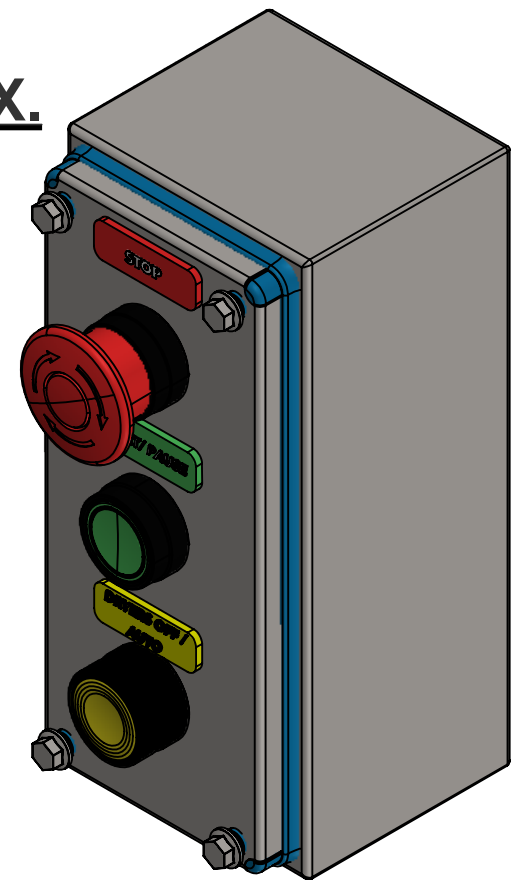

**NOTE:
FOR VISUAL REFERENCE ONLY. SHIP ALL COMPONENTS LOOSE INSIDE STAINLESS BOX.**

P-POD-PB-SS

- P-DEC-227
- CCS-70174985
- P-DEC-226
- CCS-70174967
- P-DEC-228
- CCS-HW2B-M1F10L-Y

BOTTOM VIEW
DRILL HOLE IN CENTER

SHIP ALL COMPONENTS LOOSE INSIDE STAINLESS BOX

QTY.	PART NUMBER	DESCRIPTION
1	CCS-70174967	SWITCH, NON-ILLUM,PB ROUND,FLUSH,1NO GREEN
1	CCS-70174985	SWITCH, E-STOP,PUSH/PULL 40MM MUSHROOM(RED)
1	CCS-HW2B-M1F10L-Y	SWITCH, FLUSH-YELLOW
1	CCS-PS0509NBK	HUBBELL MULTI-POSITION SWIVELLOK 1/2" CONDUIT FITTING
1	P-DEC-226	START DECAL (GREEN W/ WHITE)
1	P-DEC-227	STOP DECAL (RED W/ WHITE)
1	P-DEC-228	PAUSE DECAL (YELLOW W/ WHITE)
1	P-POD-PB-SS	PUSH BUTTON ENCLOSURE 3 HOLE CUTOUT STAINLESS STEEL

 581 Ottawa Ave. Holland, MI 49423 616-494-0771-tommycarwash.com		PART NUMBER: CCS-70174985-A	REV. -
		DESCRIPTION: START-STOP-PAUSE SS PUSH BUTTON STATION ASSEMBLY	
DIMENSIONS: UNLESS STATED OTHERWISE: ALL DIMENSIONS ARE IN INCHES TOLERANCES: X:± 0.1 XX:± 0.01 XXX:± 0.005 ANGLE:± 0.5		MATERIAL: VARIES	FINISH: -
		DRAWN BY: DF	DATE: 11/18/2021
CONFIDENTIAL WARNING: THIS SHEET CONTAINS AND CONSTITUTES CONFIDENTIAL INFORMATION, IMAGES AND TRADE SECRETS OF TOMMY CAR WASH SYSTEMS. ANY UNAUTHORIZED USE OR PORTION THEREOF, IS STRICTLY PROHIBITED. THIS WORK IS THE EXCLUSIVE PROPERTY OF TOMMY CAR WASH SYSTEMS. ALL RIGHTS RESERVED		APPROVED BY: DB	DATE: 11/18/2021
	INITIAL RELEASE 11/18/2021	SCALE 1:2	SHEET 1 OF 1
NO.	REVISION/ISSUE	DATE	