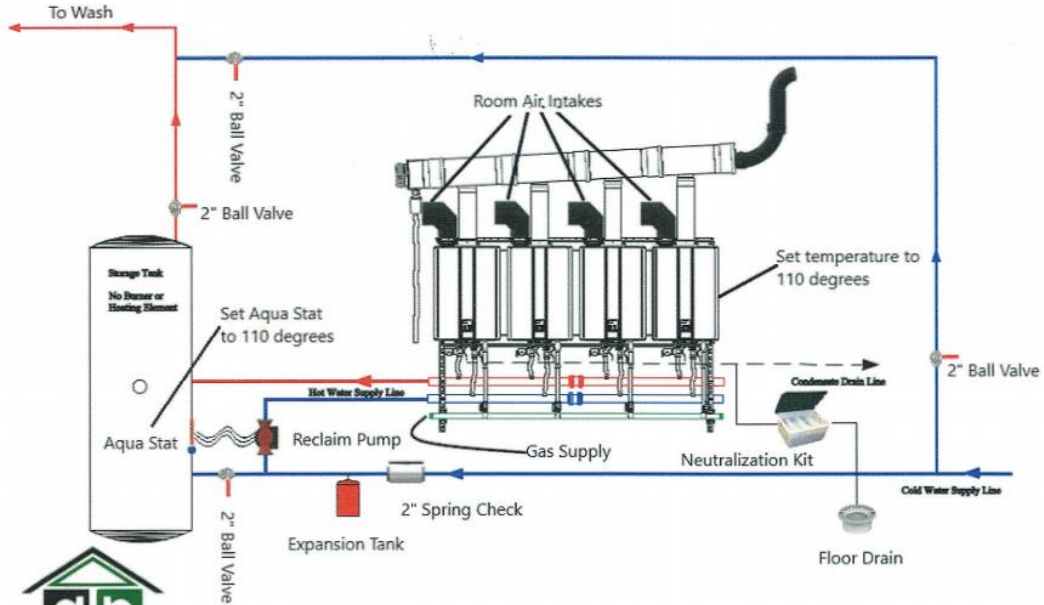

Tommy Car Wash Systems | 581 Ottawa Ave # 300 | Holland, MI 49423 | Tommycarwash.com/Support

Tommy Car Wash Systems Heated Boiler Rack Assembly

Genzink PLUMBING