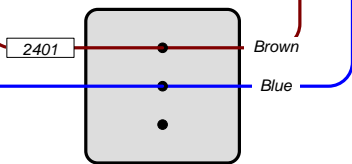

Passenger Side
Emitter Banner 71559
Bracket Banner 52521

Driver's Side
Emitter Banner 71740
Bracket Banner 52521

4"x4"x2"
Junction Box
(by others)

4"x4"x2"
Junction Box
(by others)

Anti Collision Sensor Wiring for Conv Belt