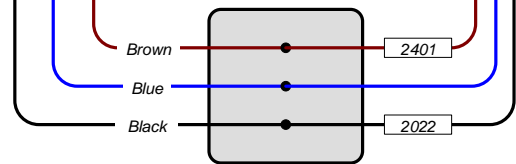

Passenger Side
Emitter Banner 71559
Bracket Banner 52521

Driver's Side
Emitter Banner 71740
Bracket Banner 52521

4"x4"x2"
Junction Box
(by others)

4"x4"x2"
Junction Box
(by others)

Anti Collision Sensor Wiring for Conv Belt